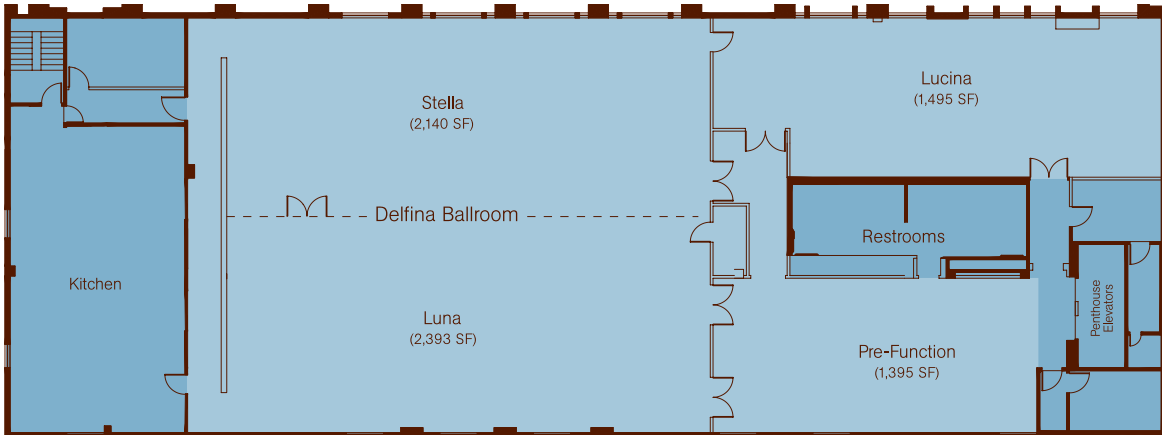

## Penthouse level

Room	Sq. ft.	W x L x H	Theatre	Classroom	Conference	Banquet	Reception	8x10 Booths	U-Shape
<b>Penthouse Level</b>									
Delfina Ballroom	4,533	62x73x13'9"	400	270	90	300	400	30	130
Luna	2,393	33x73x13'9"	230	135	60	160	200	15	74
Stella	2,140	29x73x13'9"	220	135	50	140	200	12	56
Lucina	1,495	22x66x8'4"	140	75	40	100	100	8	30
Pre-Function	1,395	24x52x13'9"	N/A	N/A	N/A	N/A	146	8	N/A
<b>Pool (Catering Set Up)</b>	3,072	N/A	N/A	N/A	N/A	N/A	200	N/A	N/A
<b>Board Rooms</b>									
Cassia - 4th floor	325	18x19x7'	30	18	12	20	N/A	N/A	10

## Mezzanine level

Room	Sq. ft.	W x L x H	Theatre	Classroom	Conference	Banquet	Reception	8x10 Booths	U-Shape
<b>Mezzanine Level</b>									
Liseta	459	22x21x9	45	30	12	30	30	3	12
Alaria	555	22x25x9	55	36	14	40	40	3	18
Cabrilla	610	23x27x9	60	42	16	50	50	4	20
Espada	1,240	25x50x9'6"	120	78	32	100	90	8	40