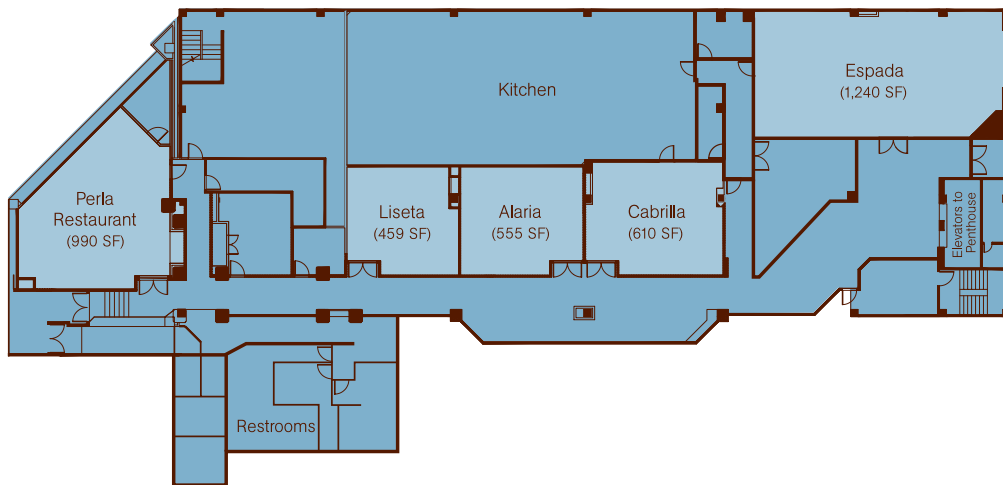

## Penthouse level

Room	Sq. ft.	W x L x H	Theatre	Classroom	Conference	Banquet	Reception	8x10 Booths	U-Shape
<b>Penthouse Level</b>									
Delfina Ballroom	4,533	62x73x13'9"	400	270	90	300	400	30	130
Luna	2,393	33x73x13'9"	230	135	60	160	200	15	74
Stella	2,140	29x73x13'9"	220	135	50	140	200	12	56
Lucina	1,495	22x66x8'4"	140	75	40	100	100	8	30
Pre-Function	1,395	24x52x13'9"	N/A	N/A	N/A	N/A	146	8	N/A
<b>Pool (Catering Set Up)</b>	3,072	N/A	N/A	N/A	N/A	N/A	200	N/A	N/A
<b>Board Rooms</b>									
Cassia - 4th floor	325	18x19x7'	30	18	12	20	N/A	N/A	10

## Mezzanine level

Room	Sq. ft.	W x L x H	Theatre	Classroom	Conference	Banquet	Reception	8x10 Booths	U-Shape
<b>Mezzanine Level</b>									
Liseta	459	22x21x9	45	30	12	30	30	3	12
Alaria	555	22x25x9	55	36	14	40	40	3	18
Cabrilla	610	23x27x9	60	42	16	50	50	4	20
Espada	1,240	25x50x9'6"	120	78	32	100	90	8	40